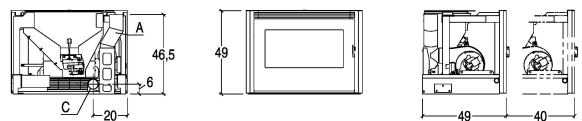

IP 7 CAST IRON DOOR

An IP pellet-burning insert that allows you to turn your traditional open fireplace into a practical, closed one, ensuring all the pleasure of fire. Programmable automatic switching on/off characterises this pellet-burning insert: ideal also for first-time installations.

TECHNICAL DETAILS

- Energy efficiency class A+
- Weight kg 100
- Standard flue outlet Ø cm 8
- Model IP 7

| A | C |
|------|------|
| 8 cm | 6 cm |