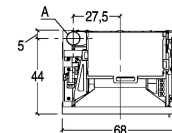

TECHNICAL DETAILS

- Energy efficiency class A+
- Weight kg 100
- Standard flue outlet Ø cm 8
- Model IP 7

| A | C |
|------|------|
| 8 cm | 6 cm |